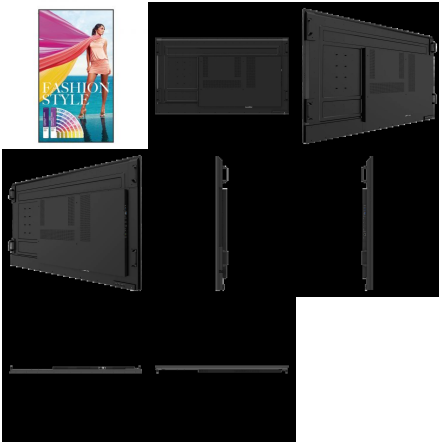

TABLE OF CONTENTS

5,000:1	2
----------------------	----------

5,000:1

BENQ 85" 智慧電子顯示看板 | SL8502K

獲得專門開發和研究色彩而聞名全球的權威機構 Pantone 認證的 SL8502K，讓您「所見即真實」。在螢幕上看到的顏色亮度和最終成品都能呈現出一致的色彩，確保螢幕色彩的準確性與真實性。

[Read More](#)

SKU: BENQ-SL8502K

BENQ 43吋 智慧電子顯示看板 | ST4302

ST02 智慧看板是小型及大型企業的最佳數位顯示解決方案。極窄邊框顯示器具備超高畫質與更細緻的 4K UHD 解析度，能以真實生動的細節展現吸睛影像。霧面飾面及 450 nit 亮度，使圖像在任何環境下都能脫穎而出

[Read More](#)

SKU: BENQ-ST4302

BENQ CP6501K | DUOBOARD CORPORATE INTERACTIVE FLAT PANEL

BenQ DuoBoard is designed to tap into the dynamic possibilities of the modern meeting room and help businesses develop and maintain an environment where ideas flow freely. It allows for extended, seamless team collaboration, stimulating more innovative ideas and is perfect for fostering collaboration then turning your creativities from abstract to real. BenQ DuoBoard is the beginning of infinite possibilities.