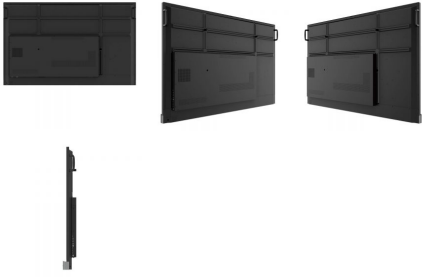

SKU: BENQ-ST5501K

INTERACTIVE FLAT PANEL

BENQ RP6502 | 4K UHD 65" CORPORATE INTERACTIVE FLAT PANEL

Designed for modern workplaces, BenQ corporate RP6502 Interactive Flat Panels (IFPs) provide pioneering innovations featuring cloud whiteboard, germ-resistant screen, smart eye-care, and air quality sensor for your meeting room. The RP6502 IFP fosters collaboration beyond locations and platforms, with the ease of wireless presentation, video conferencing, open-platform software compatibility, and hassle-free maintenance.

[Read More](#)
SKU: N/A

BENQ RM7502K 4K UHD 75" EDUCATION INTERACTIVE FLAT PANEL DISPLAY

RM7502K Eye-Care
RM7502K

[Read More](#)
SKU: N/A

BENQ RM5502K 4K UHD 55" EDUCATION INTERACTIVE FLAT PANEL DISPLAY

RM5502K is designed to tap into the dynamic possibilities of the classroom and help teachers build a healthy and engaging learning environment. Not only does RM5502K come with Eye-Care solution, but it is also installed with proficient cloud whiteboard for enhanced class participation and foster collaboration with students beyond locations and platforms. RM5502K is your ultimate interactive display to achieve a touch-enhanced, and connect entire class for a smooth and fun learning experience.

[Read More](#)

SKU: N/A

BENQ CP8601K | DUOBOARD CORPORATE INTERACTIVE FLAT PANEL

BenQ DuoBoard is designed to tap into the dynamic possibilities of the modern meeting room and help businesses develop and maintain an environment where ideas flow freely. It allows for extended, seamless team collaboration, stimulating more innovative ideas and is perfect for fostering collaboration then turning your creativities from abstract to real. BenQ DuoBoard is the beginning of infinite possibilities.