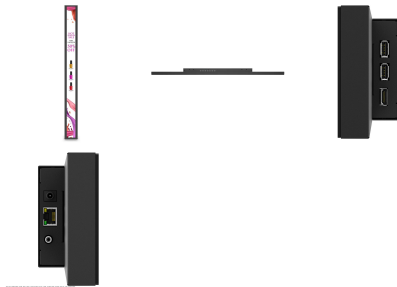

TABLE OF CONTENTS

35" 2

35"

BENQ 35" SMART STRETCHED DISPLAY - BH3501

Sleek design with anti-reflective glass

Built-in media player and speakers
1000 nits of brightness suitable for well-lit spaces
Display content in portrait or landscape mode
Designed for 24/7 non-stop operation

[Read More](#)

SKU: BENQ-BH3501

BENQ 35" SMART STRETCHED TOUCH DISPLAY - BH3501T

Capacitive touch offers a smooth interactive experience

Sleek design with anti-reflective glass
Built-in media player and speakers
1000 nits of brightness suitable for well-lit spaces
Designed for 24/7 non-stop operation

[Read More](#)

SKU: BENQ-BH3501T

INDEX

B

BenQ 35" Smart Stretched Display - BH3501 1

BenQ 35" Smart Stretched Touch Display - BH3501T 1