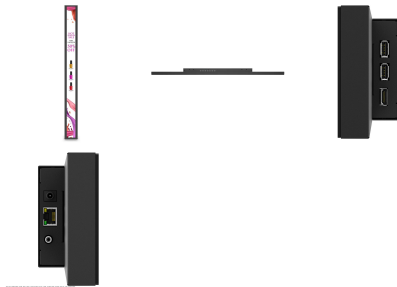

## BENQ 35" SMART STRETCHED DISPLAY - BH3501

Sleek design with anti-reflective glass

Built-in media player and speakers  
1000 nits of brightness suitable for well-lit spaces  
Display content in portrait or landscape mode  
Designed for 24/7 non-stop operation

## BENQ 35" SMART STRETCHED TOUCH DISPLAY - BH3501T

Capacitive touch offers a smooth interactive experience

Sleek design with anti-reflective glass  
Built-in media player and speakers  
1000 nits of brightness suitable for well-lit spaces  
Designed for 24/7 non-stop operation