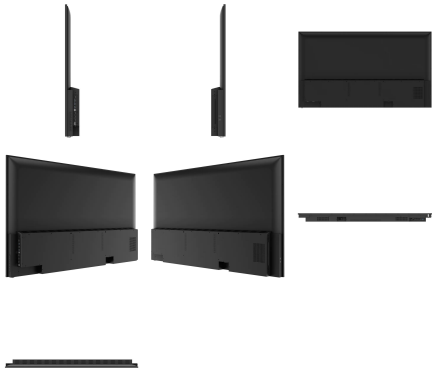

BENQ 65" 4K SMART SIGNAGE - ST6502

View vivid images on a 4K UHD anti-glare display

Ready-to-use with its built-in Android™ OS

Utilize your display in more ways with an OPS slot-in PC

Easily create content using custom X-Sign templates

Remotely manage your display with DMS

[Read More](#)

SKU: BENQ-ST6502