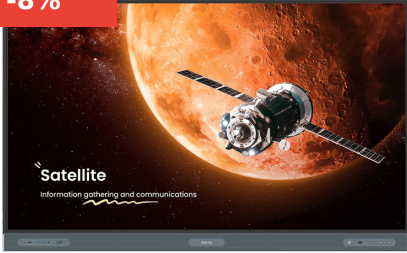

[Read More](#)

SKU: N/A

VIEWSONIC IFP6552 INTERACTIVE FLAT PANEL DISPLAY (COMING SOON)

ViewSonic® ViewBoard®IFP6552 is a 65-inch interactive flat panel display that uses next-generation whiteboard technology to allow immersive learning in any classroom environment. With high-precision touch screen and smart palm recognition technology, IFP6552 provides an intuitive digital whiteboard experience for everyone from the youngest student to the most experienced teacher. This ViewBoard monitor has 4K Ultra HD resolution, a powerful 45W stereo soundbar and microphone array, which can provide the best image and sound for everyone in the classroom and those who are learning remotely. With the integrated myViewBoard™ software ecosystem, this ViewBoard display enables teachers to access legacy files from the cloud and build new interactive courses. IT executives will have the confidence to manage files from a secure cloud network

[Read More](#)

SKU: N/A

BENQ EDUCATION SERIES

BenQ

Pro系列教育互動顯示屏

-8%

電子觸控互動白板

BENQ RP6504 | 4K UHD 65" PRO